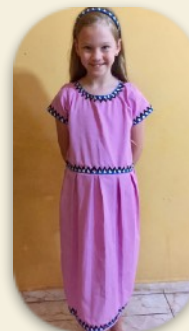

Elena turned 10 years old on September 18. To celebrate, she invited her twin friends to go with her to a trampoline park and to sleep over. Elena was given a beautiful "nagua" and matching headband that were handmade by one of the Ngäbe ladies from church.

MISSIONARY AVIATION - MEDICAL EVACUATION - BIBLE EDUCATION

Support Address : All Points Baptist Mission PO Box 977 New Philadelphia, OH 44663 | "Ethan Shields" in memo line